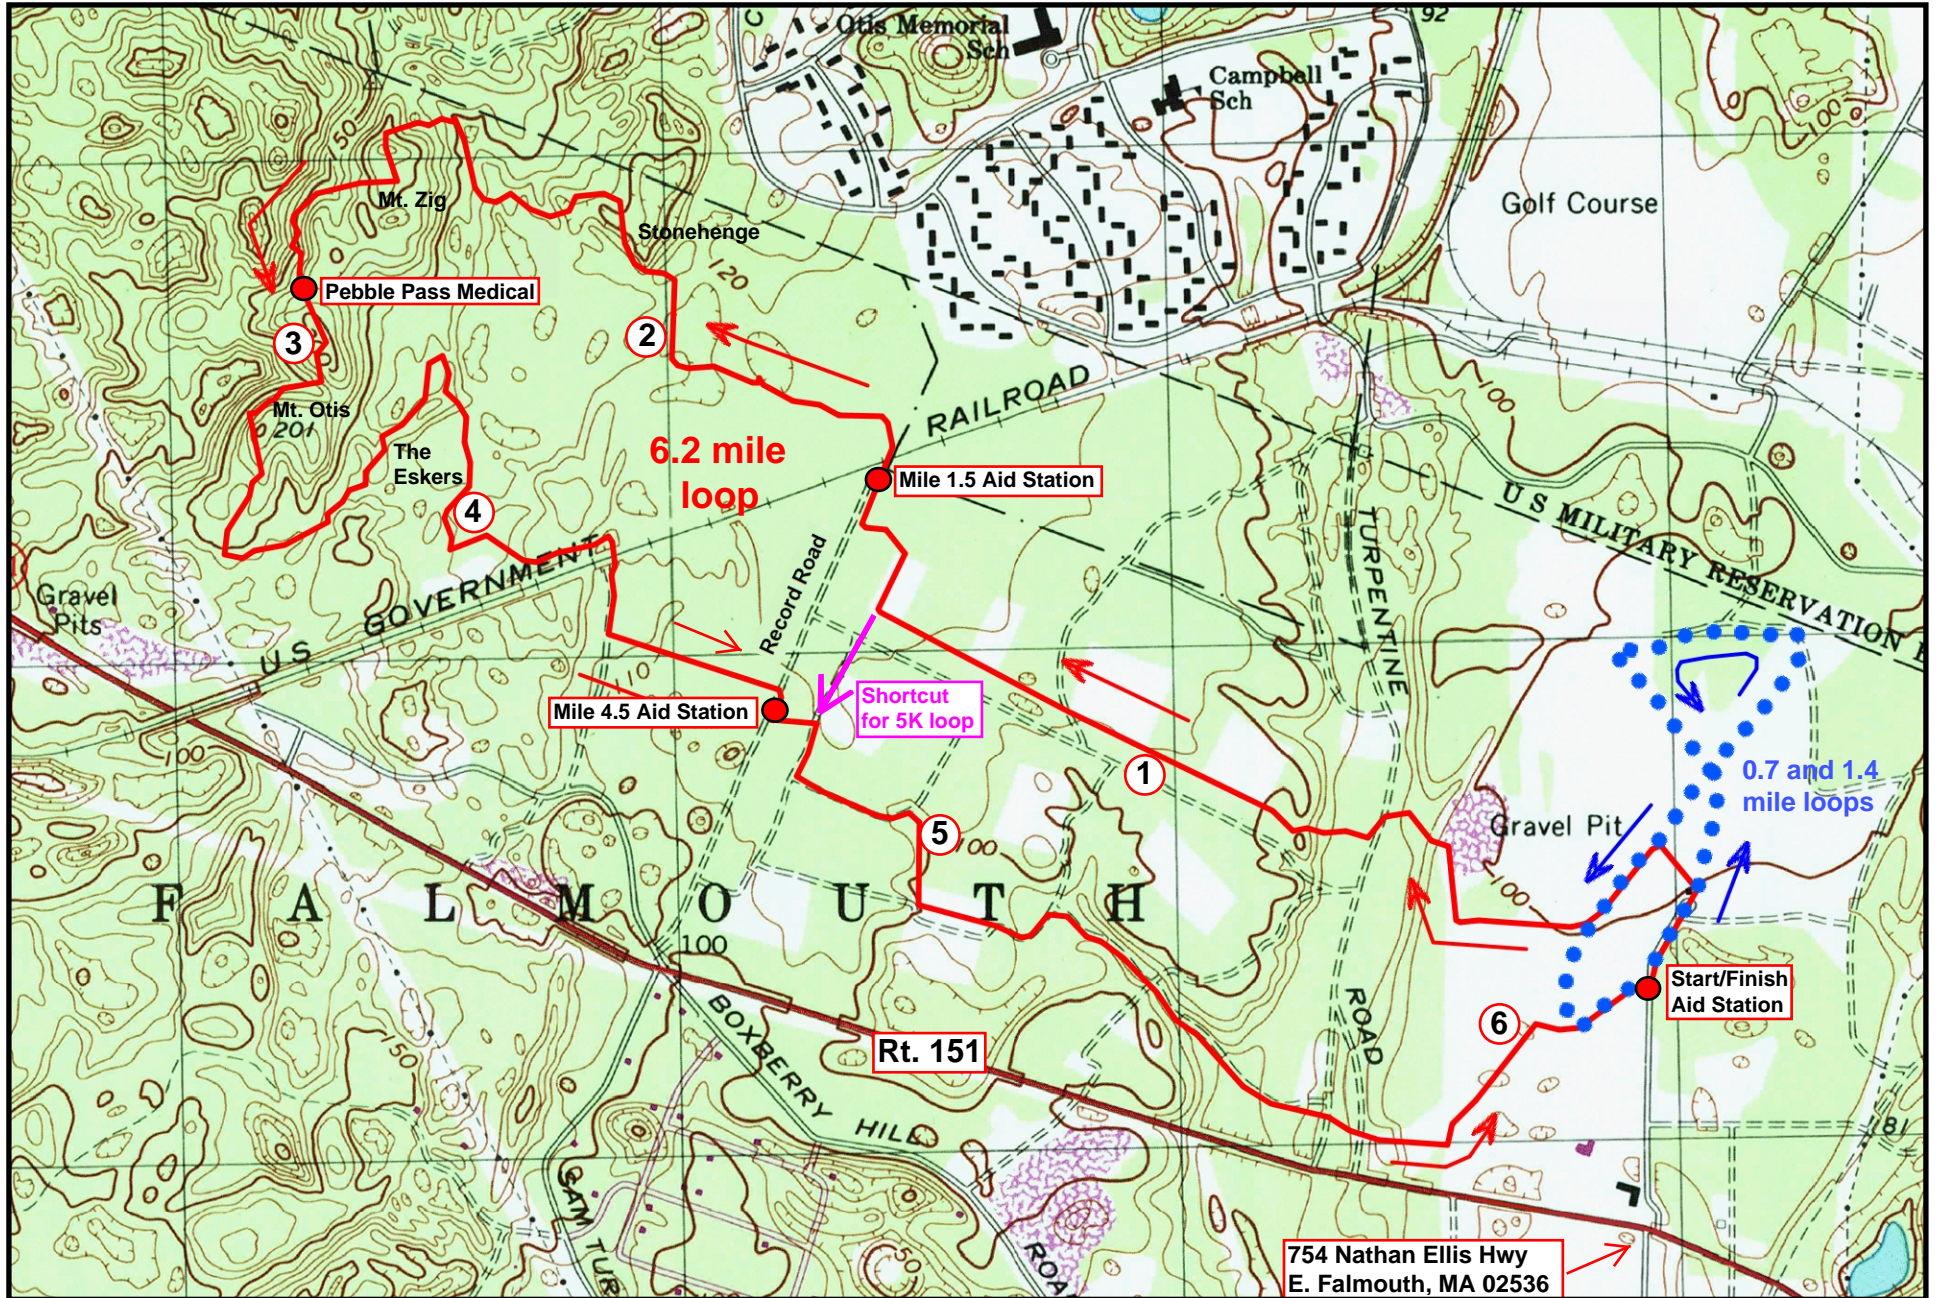

Cape Cod Trail Race

Mercator Projection
WGS84
USNG Zone 19TCG
CalTopo.com

Scale 1:15119 1 inch = 1260 feet